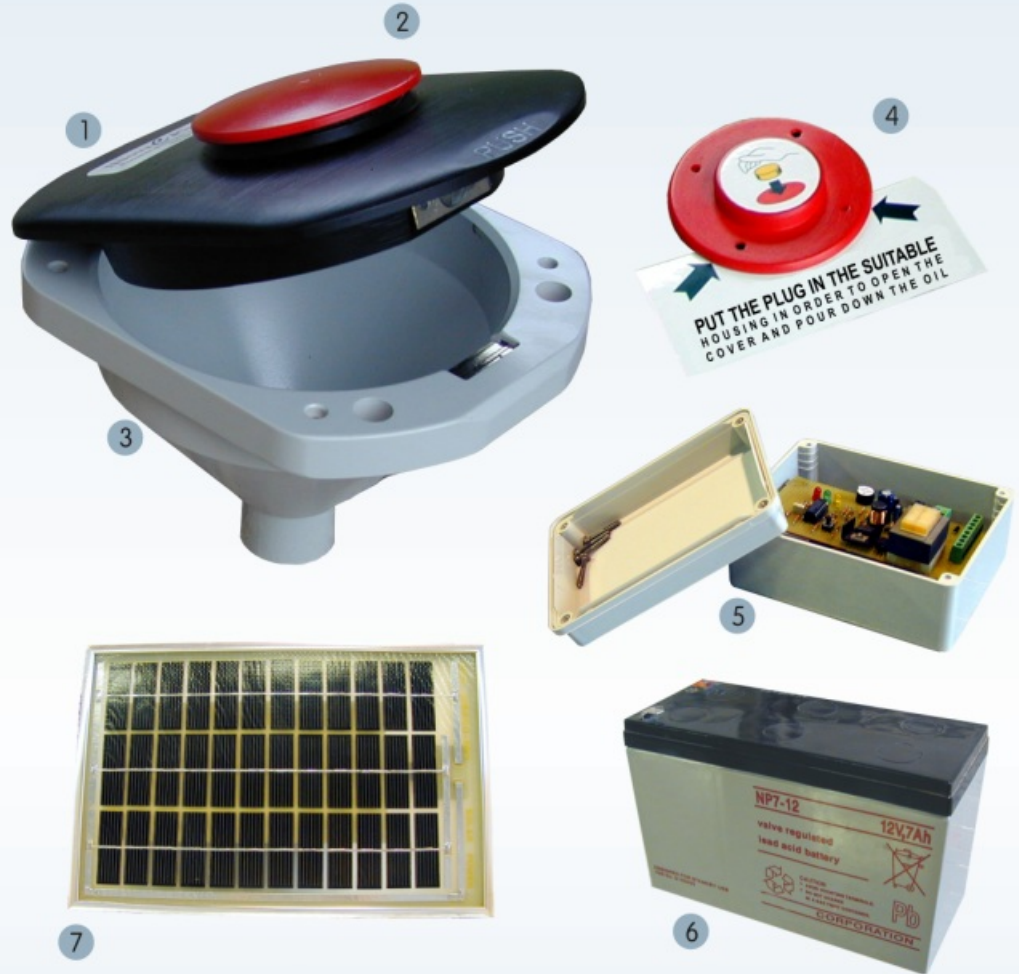

# Kit *s.i.*®

SMART OPENING SYSTEM, AVAILABLE IN VARIOUS SIZES, TO BE FITTED ON CONTAINERS FOR COLLECTING LIQUID AND SOLID PRODUCTS

## Kit *s.i.*

Cod. 02037

The Kit *s.i.*® was designed to improve the quality of collected products (both liquid and/or solid) in order to make the container even safer.

Thanks to a special card\* likely to recognize the user, this smart system prevents any non-authorized person from opening up the lid.

### ELEMENTS OF THE SYSTEM

- 1- Great lid closing and protecting the funnel;
- 2- Upper lid containing and protecting the anti-smell filter;
- 3- Funnel;
- 4- Sensor group for cap presence and/or other identifying signal
- 5- Container management card
- 6- Battery (12V,7AH)
- 7- Solar panel for battery recharge.